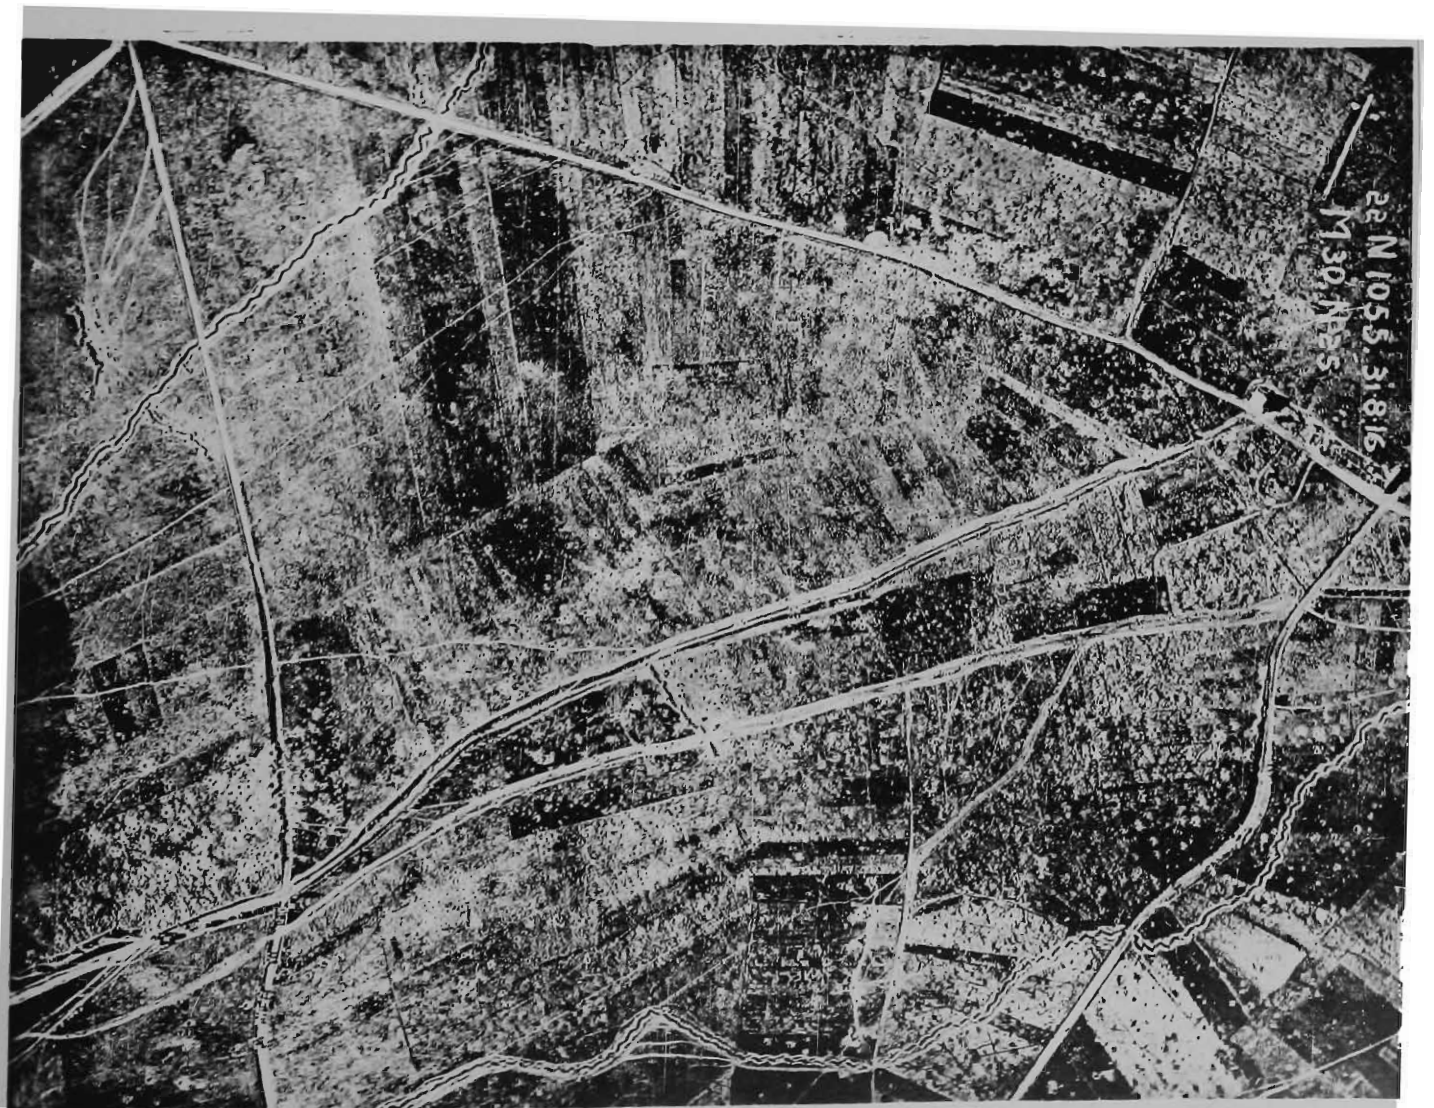

BATTERY IN OPEN COUNTRY.
BATTERY IN COTTAGE RUINS.

AREA :—Boesinghe to Ypres-Comines Canal.
La Bassée Canal to River Scarpe.

Well concealed Battery.

Photo. 42 B 311.

HOWITZER PITS IN AN ORCHARD.
TRENCH EMPLACEMENTS.

AREA :—River Ancre to River Somme.

TRENCH EMPLACEMENT.
BATTERY DUG INTO A ROAD BANK.
GUNS FIRING UNDER CAMOUFLAGE
FROM THE OPEN.

AREA :—River Ancre to River Somme.

DUMMY EMPLACEMENT.
ANTI-AIRCRAFT EMPLACEMENT.

AREA :—River Ancre to River Somme.
La Bassée Canal to River Scarpe.

DUMMY EMPLACEMENTS.

AREA:—River Scarpe to River Ancre.
La Bassée Canal to River Scarpe.
River Scarpe to River Ancre.