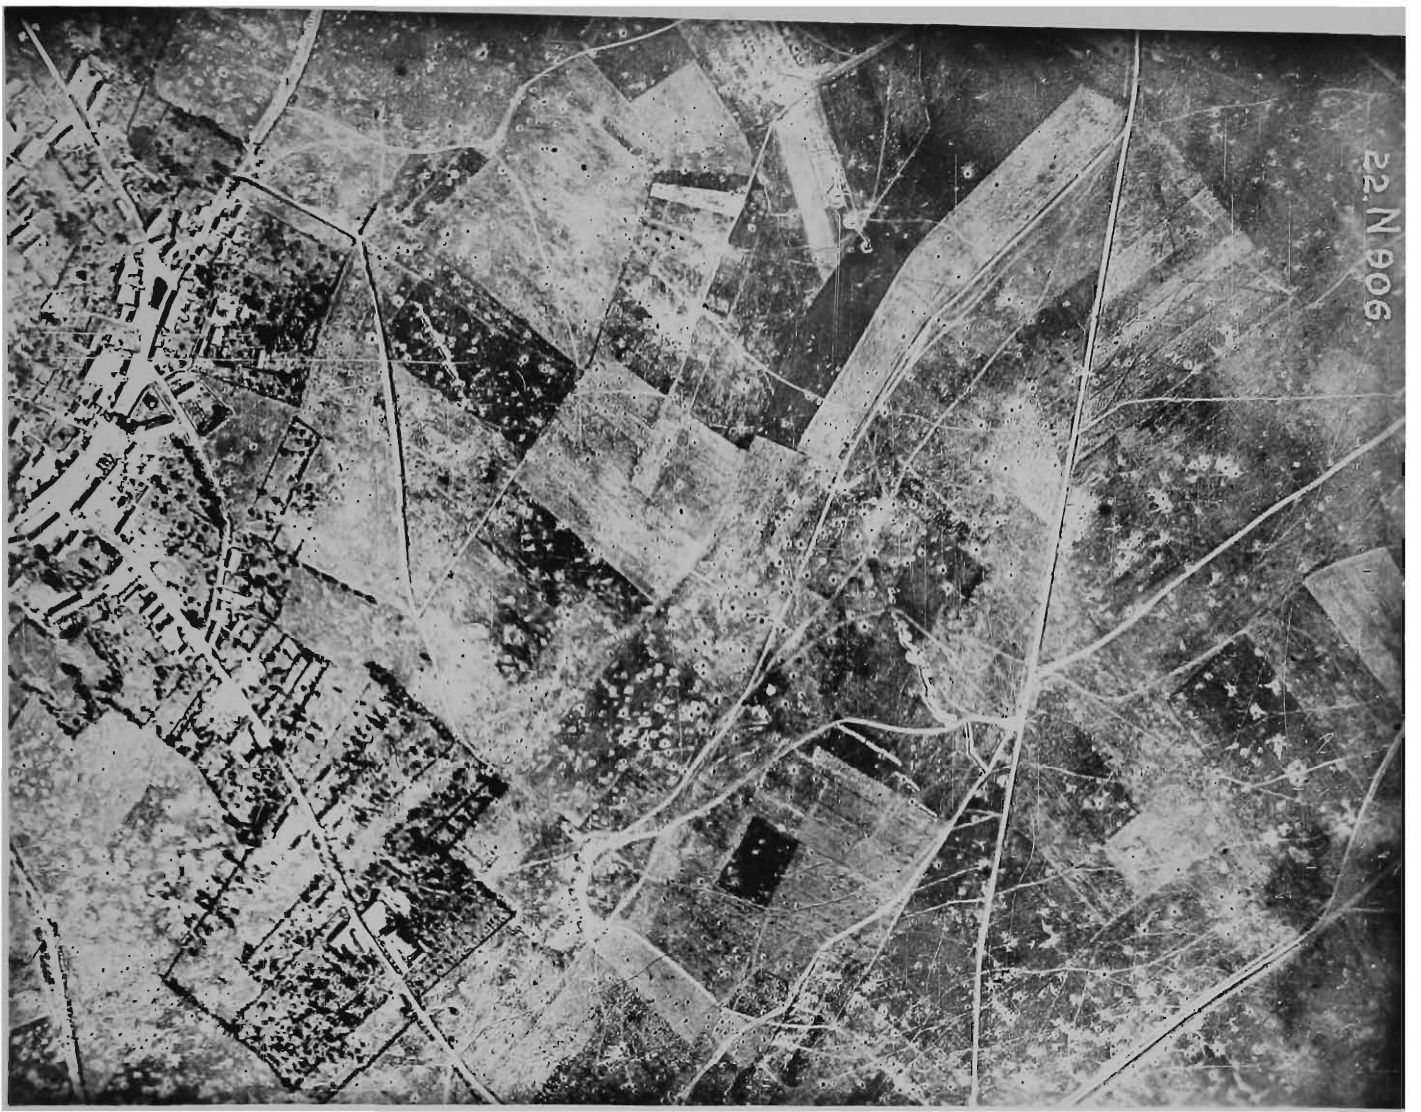

BATTERY IN OPEN COUNTRY.
BATTERY IN COTTAGE RUINS.

AREA :—Boesinghe to Ypres-Comines Canal.
La Bassée Canal to River Scarpe.

Well concealed Battery.

Photo. 42 B 311.

HOWITZER PITS IN AN ORCHARD.
TRENCH EMPLACEMENTS.

AREA :—River Ancre to River Somme.

TRENCH EMPLACEMENT.
BATTERY DUG INTO A ROAD BANK.
GUNS FIRING UNDER CAMOUFLAGE
FROM THE OPEN.

AREA :—River Ancre to River Somme.

DUMMY EMPLACEMENT.
ANTI-AIRCRAFT EMPLACEMENT.

AREA :—River Ancre to River Somme.
La Bassée Canal to River Scarpe.

DUMMY EMPLACEMENTS.

AREA:—River Scarpe to River Ancre.
La Bassée Canal to River Scarpe.
River Scarpe to River Ancre.