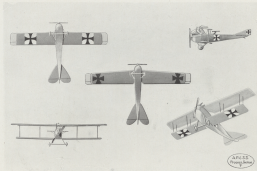

ALBATROSS SCOUT (D.111) Single-seater Tractor Biplane.

Level
Along line

ALBATROSS (D) Twin-engine Tractor Biplane.

AVIATIK Two-seater Tractor Biplane.

D. F. W. AVIATIK.

Plan - Section
W.L. & D.

5TH AUSTRALIAN TRENCH BATTALION

2/10/17

2/10/17

100

D.F.W. AVIATIK (C) Two-seater Tractor Biplane.

FOKKER Single-seater Monoplanes.

FOKKER Single-seater Tractor Biplanes.

FRIEDRICHSHAFEN (G) Twin-engine Tractor Biplane.

AUST. WAR MEMORIAL LIBRARY

GOTHA (G) Twin-engine Pusher Biplane.

HALBERSTADT Single-seater Tractor Biplane.

L.V.G. Two-seater Tractor Biplane.

ROLAND SCOUT Single-seater Tractor Biplane.

ROLAND Two-seater Tractor Biplane.

RUMPLER Two-seater Tractor Biplane.