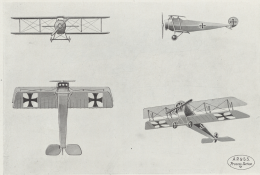

APRIL 1918

A.E.G. (C) Twin-engine Tractor Biplane.

APRIL 1918

A.G.O. (Type 1010) Single-engine Tractor Biplane.

ALBATROSS (C) Two-seater Tractor Biplane.

ALBATROSS SCOUT (D) Single-seater Tractor Biplane.

Design: 9-7-09

ALBATROSS SCOUT (D.111) Single-seater Tractor Biplane.

Level
Along line

ALBATROSS (D) Twin-engine Tractor Biplane.

AVIATIK Two-seater Tractor Biplane.

D. F. W. AVIATIK.

Plan - Section
W.L. & D.

5TH AUSTRALIAN TRENCH BATTALION

2/10/17

2/10/17

100

D.F.W. AVIATIK (C) Two-seater Tractor Biplane.

FOKKER Single-seater Monoplanes.

FOKKER Single-seater Tractor Biplanes.

FRIEDRICHSHAFEN (G) Twin-engine Tractor Biplane.

AUST. WAR MEMORIAL LIBRARY

GOTHA (G) Twin-engine Pusher Biplane.

HALBERSTADT Single-seater Tractor Biplane.

L.V.G. Two-seater Tractor Biplane.

ROLAND SCOUT Single-seater Tractor Biplane.

ROLAND Two-seater Tractor Biplane.

RUMPLER Two-seater Tractor Biplane.