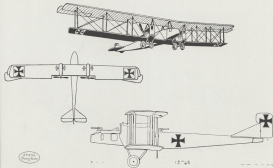

APRIL 1918

A.E.G. (C) Twin-engine Tractor Biplane.

APRIL 1918

A.G.O. (Type 1010) Single-engine Tractor Biplane.

ALBATROSS (C) Two-seater Tractor Biplane.

ALBATROSS SCOUT (D) Single-seater Tractor Biplane.

Design: 9-7-09

ALBATROSS SCOUT (D.111) Single-seater Tractor Biplane.

Level
Along line

ALBATROSS (D) Twin-engine Tractor Biplane.

AVIATIK Two-seater Tractor Biplane.

D. F. W. AVIATIK.

Plan - Section
W.L. & D.

5TH AUSTRALIAN TRENCH BATTALION

2/10/17

2/10/17

100

D.F.W. AVIATIK (C) Two-seater Tractor Biplane.

FOKKER Single-seater Monoplanes.

FOKKER Single-seater Tractor Biplanes.

FRIEDRICHSHAFEN (G) Twin-engine Tractor Biplane.

AUST. WAR MEMORIAL LIBRARY

GOTHA (G) Twin-engine Pusher Biplane.

HALBERSTADT Single-seater Tractor Biplane.

L.V.G. Two-seater Tractor Biplane.

ROLAND SCOUT Single-seater Tractor Biplane.

ROLAND Two-seater Tractor Biplane.

RUMPLER Two-seater Tractor Biplane.