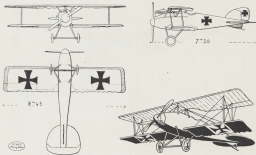

APRIL 1918

A.E.G. (C) Twin-engine Tractor Biplane.

APRIL 1918

A.G.O. (Type 1010) Single-engine Tractor Biplane.

ALBATROSS (C) Two-seater Tractor Biplane.

ALBATROSS SCOUT (D) Single-seater Tractor Biplane.

Design: 9-7-09

ALBATROSS SCOUT (D.111) Single-seater Tractor Biplane.

Level
Along line

ALBATROSS (D) Twin-engine Tractor Biplane.

AVIATIK Two-seater Tractor Biplane.

D. F. W. AVIATIK.

Plan - Section
W.L. & D.

5TH AUSTRALIAN TRENCH BATTALION