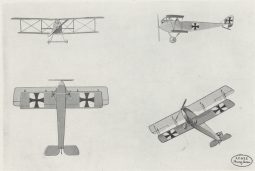

APRIL 1918

A.E.G. (C) Twin-engine Tractor Biplane.

APRIL 1918

A.G.O. (Type 1010) Single-engine Tractor Biplane.

ALBATROSS (C) Two-seater Tractor Biplane.

ALBATROSS SCOUT (D) Single-seater Tractor Biplane.

Design: 9-7-09

ALBATROSS SCOUT (D.111) Single-seater Tractor Biplane.

Level
Along line

ALBATROSS (D) Twin-engine Tractor Biplane.

AVIATIK Two-seater Tractor Biplane.

D. F. W. AVIATIK.

Plan - Section
W.L. & D.

5TH AUSTRALIAN TRENCH BATTALION

2/10/17

2/10/17

100

D.F.W. AVIATIK (C) Two-seater Tractor Biplane.

FOKKER Single-seater Monoplanes.

FOKKER Single-seater Tractor Biplanes.

FRIEDRICHSHAFEN (G) Twin-engine Tractor Biplane.

AUST. WAR MEMORIAL LIBRARY

GOTHA (G) Twin-engine Pusher Biplane.

HALBERSTADT Single-seater Tractor Biplane.

L.V.G. Two-seater Tractor Biplane.

ROLAND SCOUT Single-seater Tractor Biplane.

ROLAND Two-seater Tractor Biplane.

RUMPLER Two-seater Tractor Biplane.