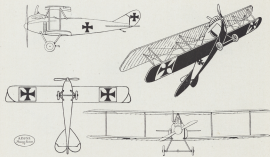

APRIL 1918

A.E.G. (C) Twin-engine Tractor Biplane.

APRIL 1918

A.G.O. (Type 1010) Single-engine Tractor Biplane.

ALBATROSS (C) Two-seater Tractor Biplane.

ALBATROSS SCOUT (D) Single-seater Tractor Biplane.

Design: 9-7-09

ALBATROSS SCOUT (D.111) Single-seater Tractor Biplane.

Level
Along line

ALBATROSS (D) Twin-engine Tractor Biplane.

AVIATIK Two-seater Tractor Biplane.

D. F. W. AVIATIK.

Plan - Section
W.L. & D.

5TH AUSTRALIAN TRENCH BATTALION

2/10/17

2/10/17

100

D.F.W. AVIATIK (C) Two-seater Tractor Biplane.

FOKKER Single-seater Monoplanes.

FOKKER Single-seater Tractor Biplanes.

FRIEDRICHSHAFEN (G) Twin-engine Tractor Biplane.

AUST. WAR MEMORIAL LIBRARY